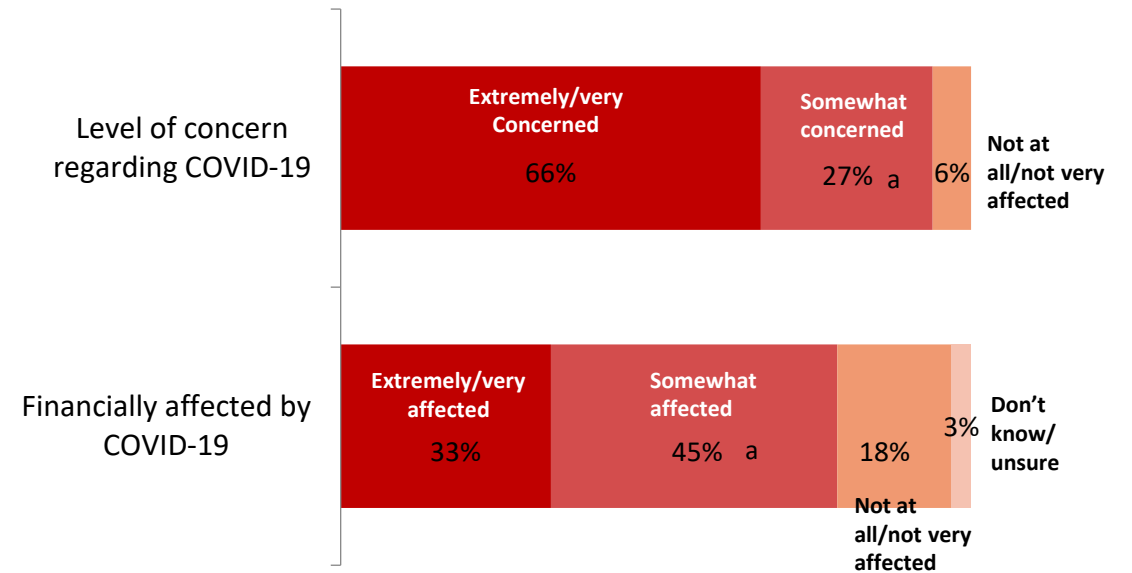

The logo for FIRST COMMAND, featuring a stylized red and blue 'F' icon followed by the text 'FIRST COMMAND' in a bold, blue, sans-serif font.

March 2020: Coronavirus (COVID-19) Questions

Military (a)

General Population (b)

Alpha indicates significant difference between Military and General Population.

Military

General Population

Indicates significant difference between those with and without a financial planner at 95% confidence level.